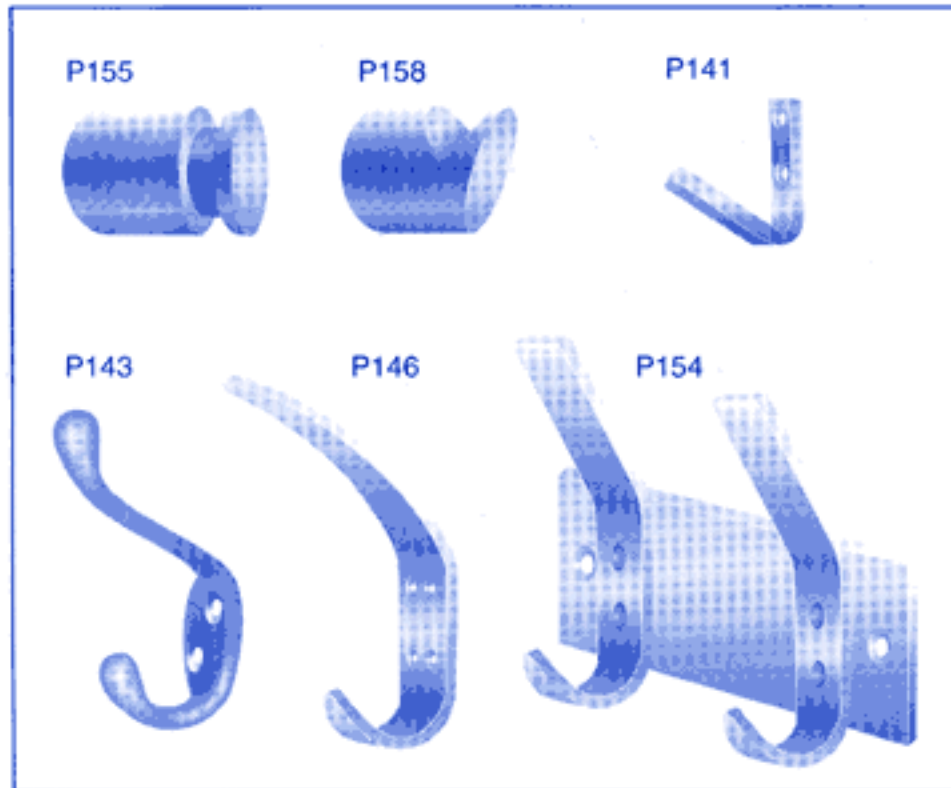

The items in the brochure are a sampling of the 'Standard Metal' product line. We welcome inquiries regarding our full product line and services.

**DESIGNER DOOR PULLS - D SERIES**

**HOSPITAL, INSTITUTIONAL PULLS - H SERIES**

**FLOOR AND WALL STOPS - S SERIES**

**KICK AND PUSH PLATES, ASTRAGALS & GUARDS - K SERIES**

**BOLTS AND LATCHES - F SERIES**

**CABINET PULLS AND KNOBS - M SERIES**

**COAT HOOKS - P SERIES**

**CLOSET ACCESS. - R SERIES    RAIL BRACKETS - J SERIES**

**STRIKES AND FILLER PLATES - T SERIES**

**GRAB BARS - G SERIES**

The items in the brochure are a sampling of the 'Standard Metal' product line. We welcome inquiries regarding our full product line and services.