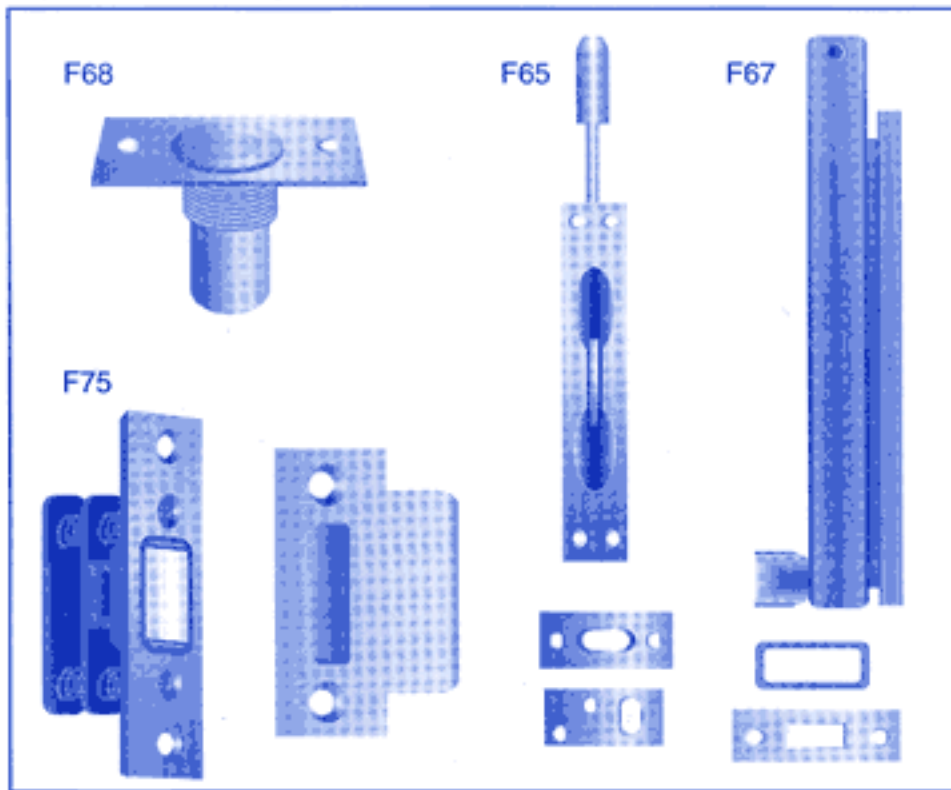

The items in the brochure are a sampling of the 'Standard Metal' product line. We welcome inquiries regarding our full product line and services.

**DESIGNER DOOR PULLS - D SERIES**

**HOSPITAL, INSTITUTIONAL PULLS - H SERIES**

**FLOOR AND WALL STOPS - S SERIES**

**KICK AND PUSH PLATES, ASTRAGALS & GUARDS - K SERIES**

**BOLTS AND LATCHES - F SERIES**

**CABINET PULLS AND KNOBS - M SERIES**

**COAT HOOKS - P SERIES**

**CLOSET ACCESS. - R SERIES    RAIL BRACKETS - J SERIES**

**STRIKES AND FILLER PLATES - T SERIES**

**GRAB BARS - G SERIES**

The items in the brochure are a sampling of the 'Standard Metal' product line. We welcome inquiries regarding our full product line and services.