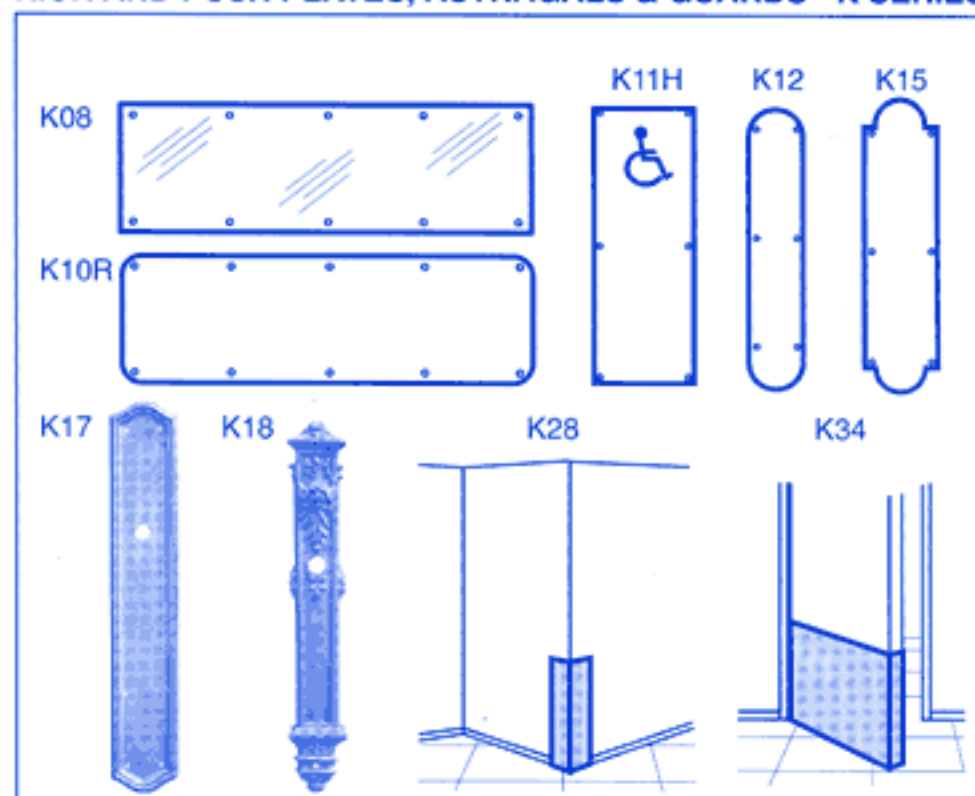

The items in the brochure are a sampling of the 'Standard Metal' product line. We welcome inquiries regarding our full product line and services.

**DESIGNER DOOR PULLS - D SERIES**

**HOSPITAL, INSTITUTIONAL PULLS - H SERIES**

**FLOOR AND WALL STOPS - S SERIES**

**KICK AND PUSH PLATES, ASTRAGALS & GUARDS - K SERIES**

**BOLTS AND LATCHES - F SERIES**

**CABINET PULLS AND KNOBS - M SERIES**

**COAT HOOKS - P SERIES**

**CLOSET ACCESS. - R SERIES    RAIL BRACKETS - J SERIES**

**STRIKES AND FILLER PLATES - T SERIES**

**GRAB BARS - G SERIES**

The items in the brochure are a sampling of the 'Standard Metal' product line. We welcome inquiries regarding our full product line and services.