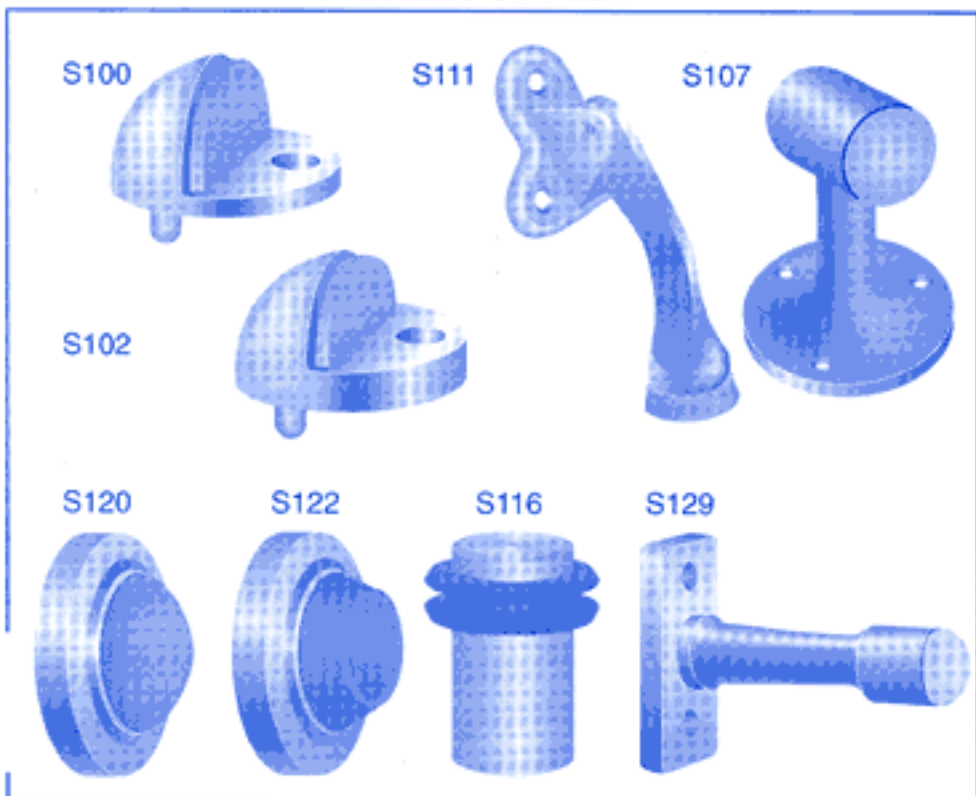

The items in the brochure are a sampling of the 'Standard Metal' product line. We welcome inquiries regarding our full product line and services.

**DESIGNER DOOR PULLS - D SERIES**

**HOSPITAL, INSTITUTIONAL PULLS - H SERIES**

**FLOOR AND WALL STOPS - S SERIES**

**KICK AND PUSH PLATES, ASTRAGALS & GUARDS - K SERIES**

**BOLTS AND LATCHES - F SERIES**

**CABINET PULLS AND KNOBS - M SERIES**

**COAT HOOKS - P SERIES**

**CLOSET ACCESS. - R SERIES    RAIL BRACKETS - J SERIES**

**STRIKES AND FILLER PLATES - T SERIES**

**GRAB BARS - G SERIES**

The items in the brochure are a sampling of the 'Standard Metal' product line. We welcome inquiries regarding our full product line and services.