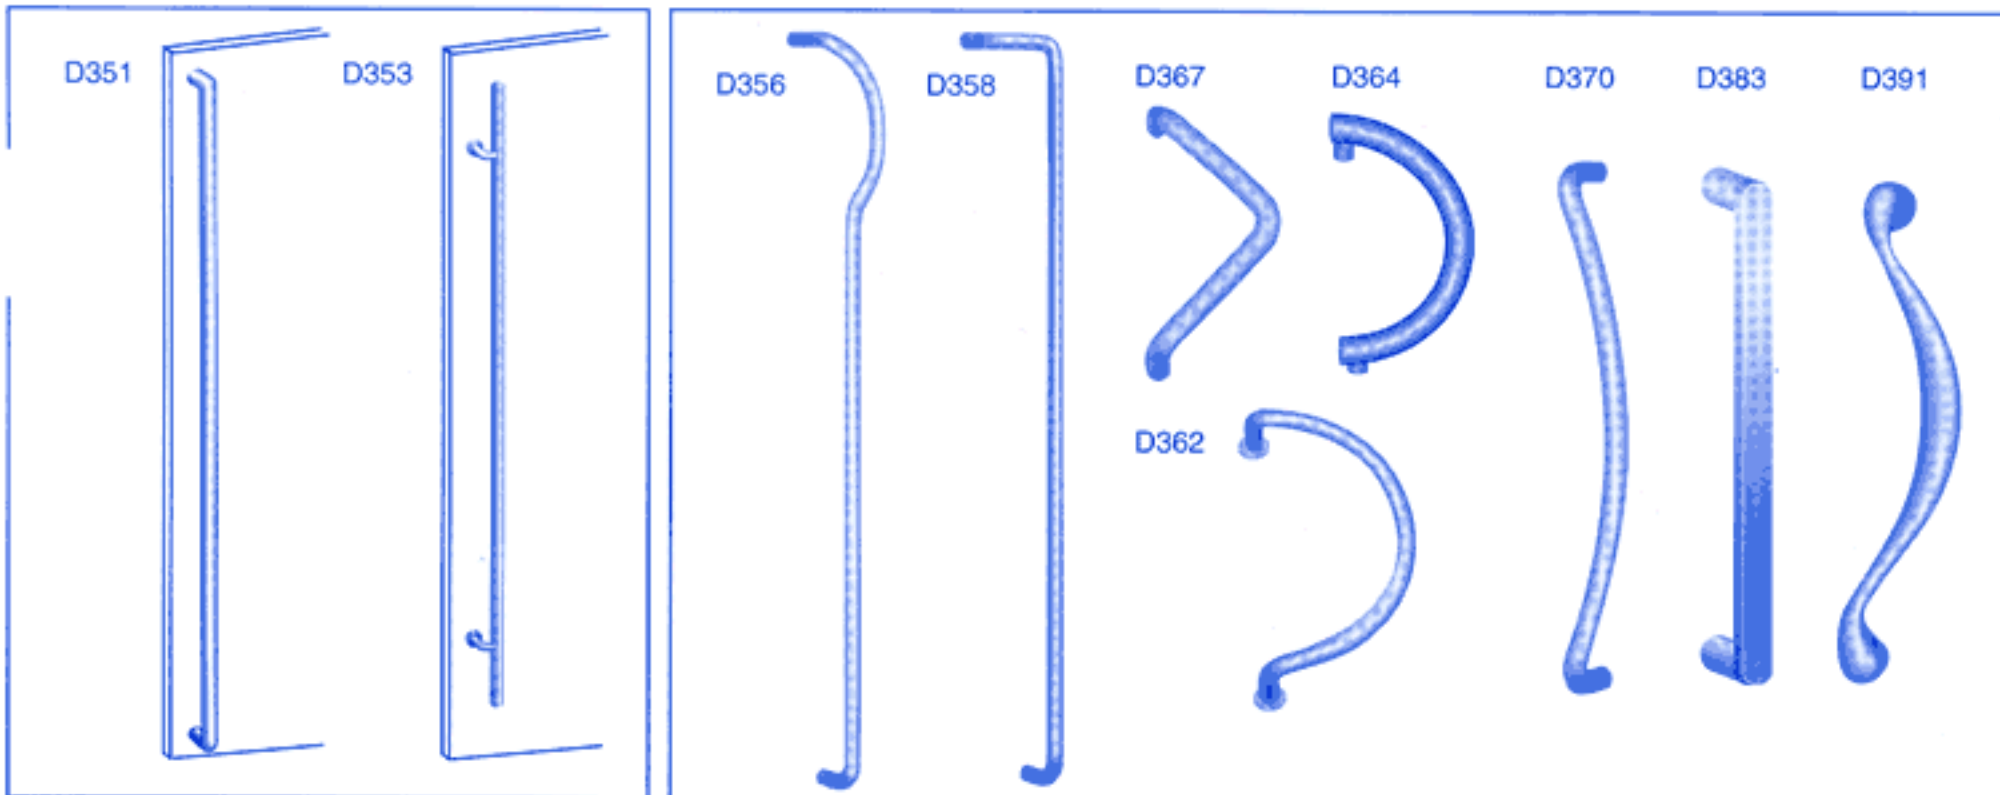

**STANDARD DOOR PULLS - 6000 SERIES WITH 3000 COMBO**

**STANDARD DOOR PULLS - 9000 SERIES**

**STANDARD DOOR PULLS - 6200 SERIES WITH 3000 COMBO**

**PUSH AND PULL BARS - B SERIES**

**COMMERCIAL DOOR PULLS - C SERIES**

The items in the brochure are a sampling of the 'Standard Metal' product line. We welcome inquiries regarding our full product line and services.

**DESIGNER DOOR PULLS - D SERIES**

**HOSPITAL, INSTITUTIONAL PULLS - H SERIES**