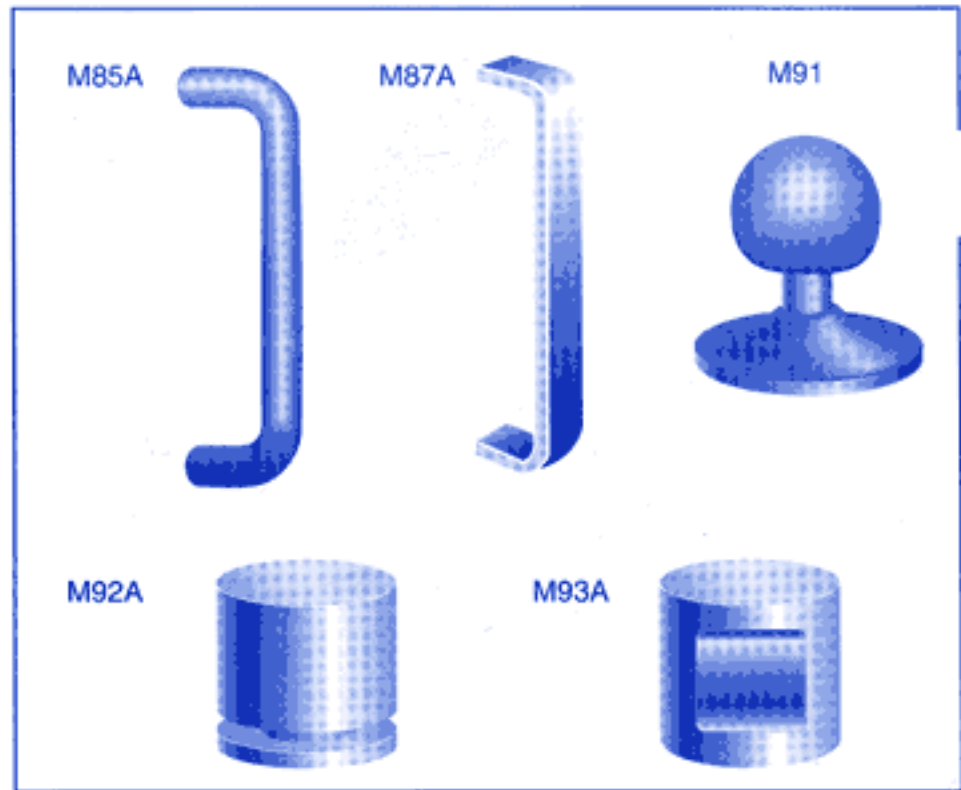

The items in the brochure are a sampling of the 'Standard Metal' product line. We welcome inquiries regarding our full product line and services.

**DESIGNER DOOR PULLS - D SERIES**

**HOSPITAL, INSTITUTIONAL PULLS - H SERIES**

**FLOOR AND WALL STOPS - S SERIES**

**KICK AND PUSH PLATES, ASTRAGALS & GUARDS - K SERIES**

**BOLTS AND LATCHES - F SERIES**

**CABINET PULLS AND KNOBS - M SERIES**

**COAT HOOKS - P SERIES**

**CLOSET ACCESS. - R SERIES    RAIL BRACKETS - J SERIES**

**STRIKES AND FILLER PLATES - T SERIES**

**GRAB BARS - G SERIES**

The items in the brochure are a sampling of the 'Standard Metal' product line. We welcome inquiries regarding our full product line and services.