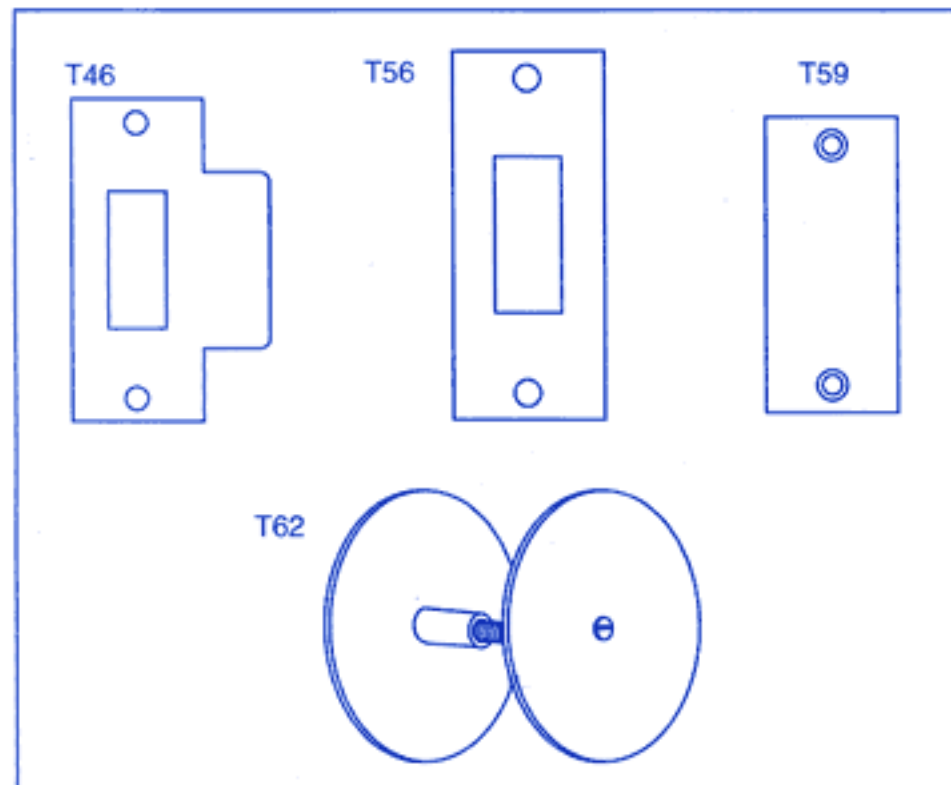

**FLOOR AND WALL STOPS - S SERIES**

**KICK AND PUSH PLATES, ASTRAGALS & GUARDS - K SERIES**

**BOLTS AND LATCHES - F SERIES**

**CABINET PULLS AND KNOBS - M SERIES**

**COAT HOOKS - P SERIES**

**CLOSET ACCESS. - R SERIES    RAIL BRACKETS - J SERIES**

**STRIKES AND FILLER PLATES - T SERIES**

**GRAB BARS - G SERIES**

The items in the brochure are a sampling of the 'Standard Metal' product line. We welcome inquiries regarding our full product line and services.