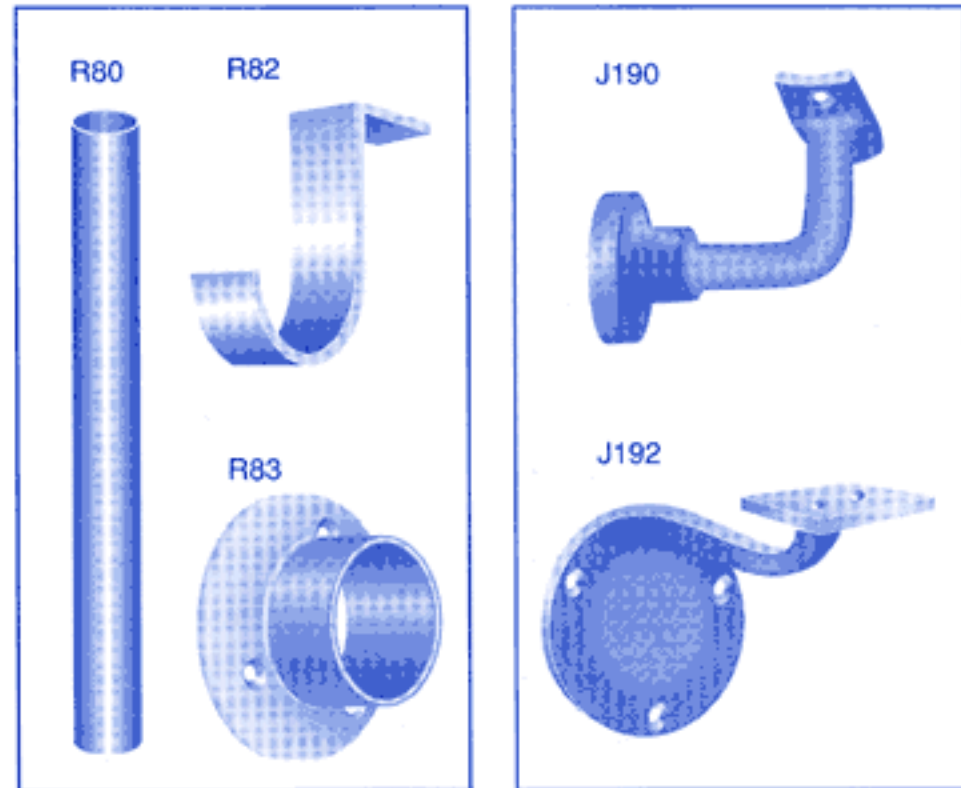

The items in the brochure are a sampling of the 'Standard Metal' product line. We welcome inquiries regarding our full product line and services.

**DESIGNER DOOR PULLS - D SERIES**

**HOSPITAL, INSTITUTIONAL PULLS - H SERIES**

**FLOOR AND WALL STOPS - S SERIES**

**KICK AND PUSH PLATES, ASTRAGALS & GUARDS - K SERIES**

**BOLTS AND LATCHES - F SERIES**

**CABINET PULLS AND KNOBS - M SERIES**

**COAT HOOKS - P SERIES**

**CLOSET ACCESS. - R SERIES    RAIL BRACKETS - J SERIES**

**STRIKES AND FILLER PLATES - T SERIES**

**GRAB BARS - G SERIES**

The items in the brochure are a sampling of the 'Standard Metal' product line. We welcome inquiries regarding our full product line and services.